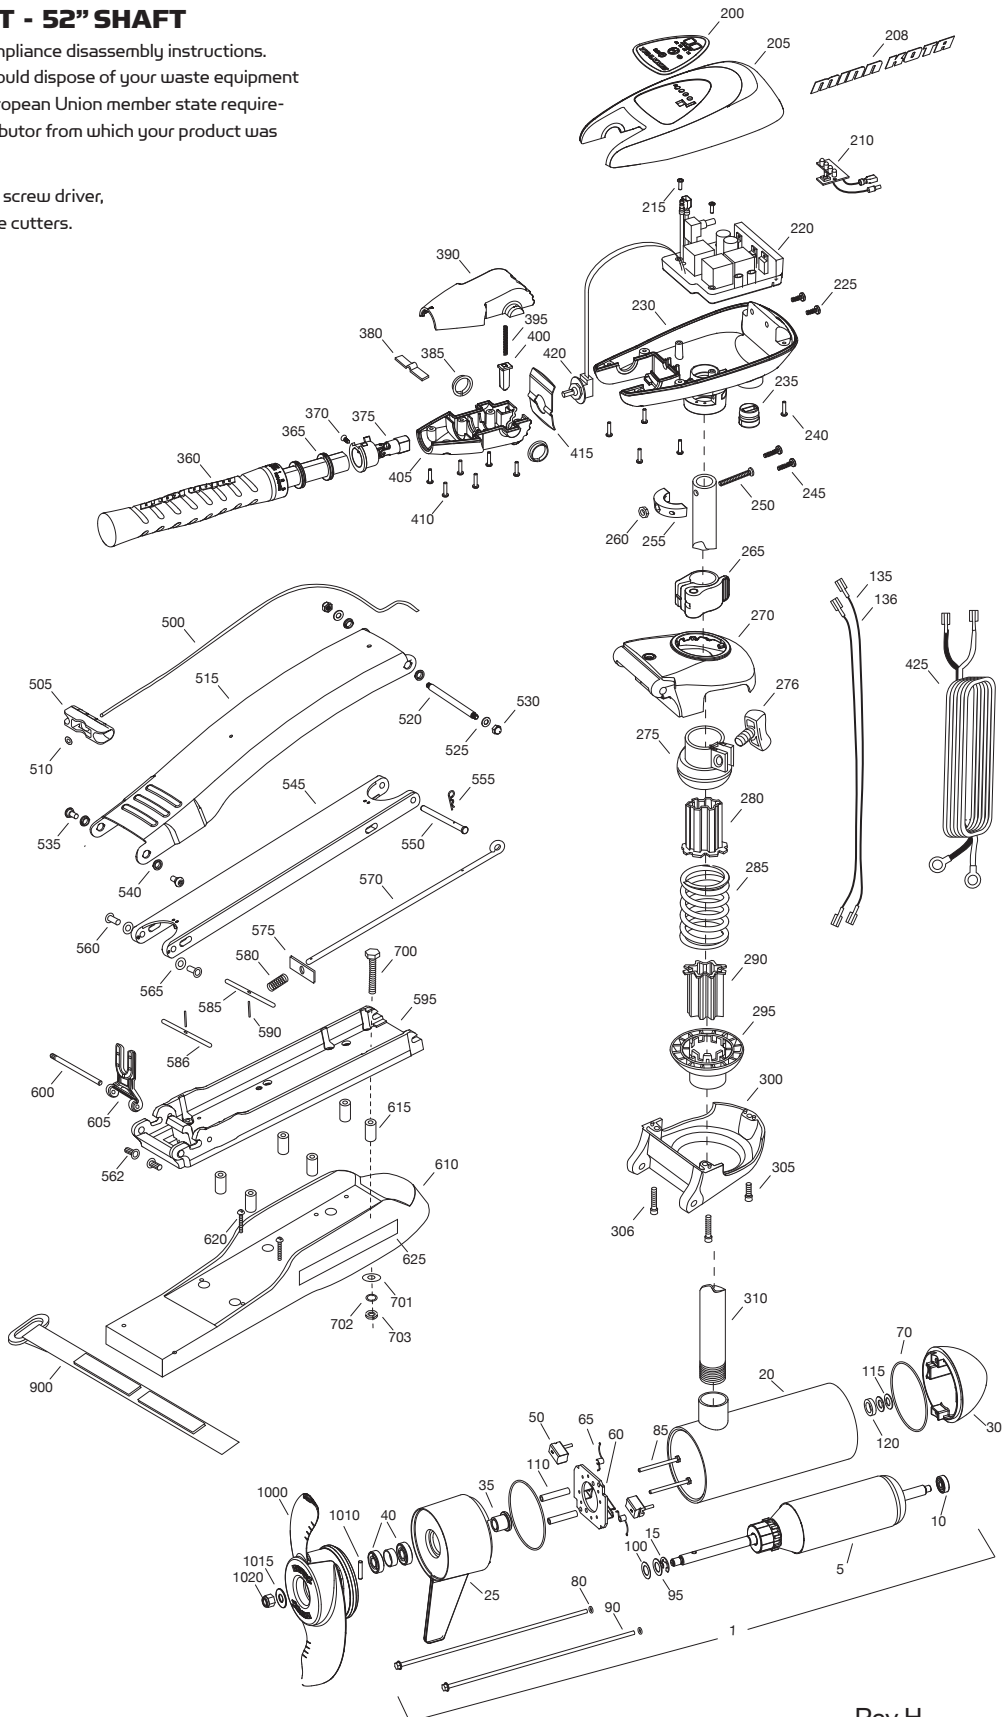

Tools required, but not limited to: flat head screw driver, Phillips screw driver, socket set, pliers, wire cutters.

PARTS LIST

MAXXUM 80 HC

80 LBS THRUST - 24 VOLT - 52" SHAFT

ITEM	QTY	PART NUMBER	DESCRIPTION
1	1	2316217	24V MOTOR 52" FW
5	1	2-100-214	ARMATURE ASSEMBLY
10	1	140-010	BEARING
15	1	788-040	RETAINING RING
20	1	2-200-160	CENTER HOUSING ASSEMBLY
25	1	2-300-160	BRUSH END HOUSING ASSEMBLY
30	1	421-276	PLAIN END HOUSING ASSEMBLY STD
35	1	144-017	FLANGE BEARING
40	2	880-025	SEAL
50	2	188-094	BRUSH
60	1	9-738-004	BRUSH PLATE ASSEMBLY
65	2	975-041	BRUSH SPRING
70	2	701-043	O-RING, MOTOR
80	2	701-009	O-RING, THRU-BOLT
85	2	830-027	SCREW, 10-32 X 2
90	2	830-094	THRU-BOLT
95	2	990-051	WASHER, STEEL
100	2	990-052	WASHER, NYLATRON
110	2	973-025	SPACER, BRUSH PLATE
115	2	992-010	WASHER, BELLEVILLE
120	1	992-045	SPACER, THRUST
135	1	640-018	LEADWIRE, BLACK
136	1	640-123	LEADWIRE, RED
■		2889460	SEAL AND O-RING KIT
200	1	2185615	DECAL, C-BOX COVER
205	1	2060295	C-BOX COVER
208	2	2065665	DECAL - MINNKOTA
210	1	2074071	BATTERY METER, 24V FW
215	2	2043427	SCREW, #8 X 7/8 SS
220	1	2184017	CONTROL BOARD, 24/36V
■		2888411	POTENTIOMETER REPLACEMENT KIT
225	2	2303434	SCREW, #8-30 X 5/8 SS
230	1	2062536	CONTROL BOX, CAST, FW
235	1	2062905	STRAIN RELIEF
240	6	2303412	SCREW, #6 X 5/8 SS
245	2	2063410	SCREW, #10-32 X 3/4" CAP SS
250	1	2093400	SCREW, #10-24 X 1-7/8" PPH SS
255	1	2061527	COLLAR-CTRL BOX (FW)
260	1	2383124	NUT, 10-24, NYLOCK, SS
265	1	2991521	CAM LOCK/DEPTH COLLAR ASSY
■		2991760	BOWGUARD ASSEMBLY [270-306]
270	1	2261976	BRACKET, TOP
275	1	2261525	SPRING SLEEVE, UPPER
276	1	2011365	KNOB, COLLAR
280	2	2264702	TUBE INSERT, BOWMOUNT
285	1	2262711	SPRING, BOWGUARD
295	1	2261535	SPRING SLEEVE, LOWER
300	1	2991775	BRACKET ASSY, BOTTOM
305	1	2263423	SCREW, 5/16 X 1" SHCS ZP
306	2	2263425	SCREW, 5/16 X 2.5" SHCS ZP
310	1	2032068	TUBE COMPOSITE 52"
■		2990957	HANDLE ASSY, VARS [360-410]
360	1	2990456	GRIP/HANDLE ASSY, VARS [360-375]
365	2	2060015	BEARING, HANDLE